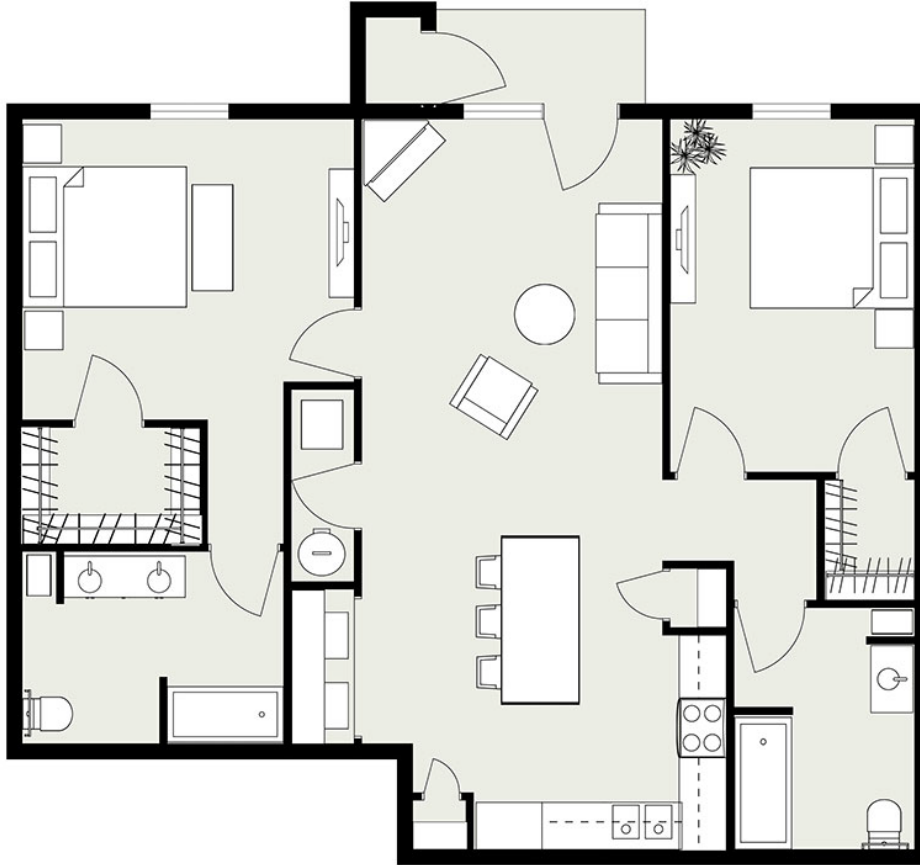

Cardinal Ridge Apartments

PRE/MIER Real Estate Management LLC

DATE AVAILABLE _____

2 BEDROOM, 2 BATHROOM | 1,018 - 1,086 SQ FT.

RENT	\$ _____
SECURITY DEPOSIT	\$ _____
PET DEPOSIT	\$ _____
OTHER FEES	\$ _____
TOTAL DUE AT MOVE IN	\$ <input type="text"/>